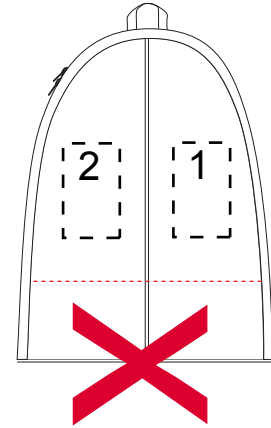

IT2765

12,5%

Position

Print size (mm)

Print code (no of colors)

1: Front right
2: Front left

60x100
60x100

S2(1), T1(8), TD(8), E(8)/B
S2(1), T1(8), TD(8), E(8)/B

10

04

05

66

13

Note: It's not possible to print on the lower part of the backpack. In the current stock the colour of 13 is no longer off white but beige like on the picture.